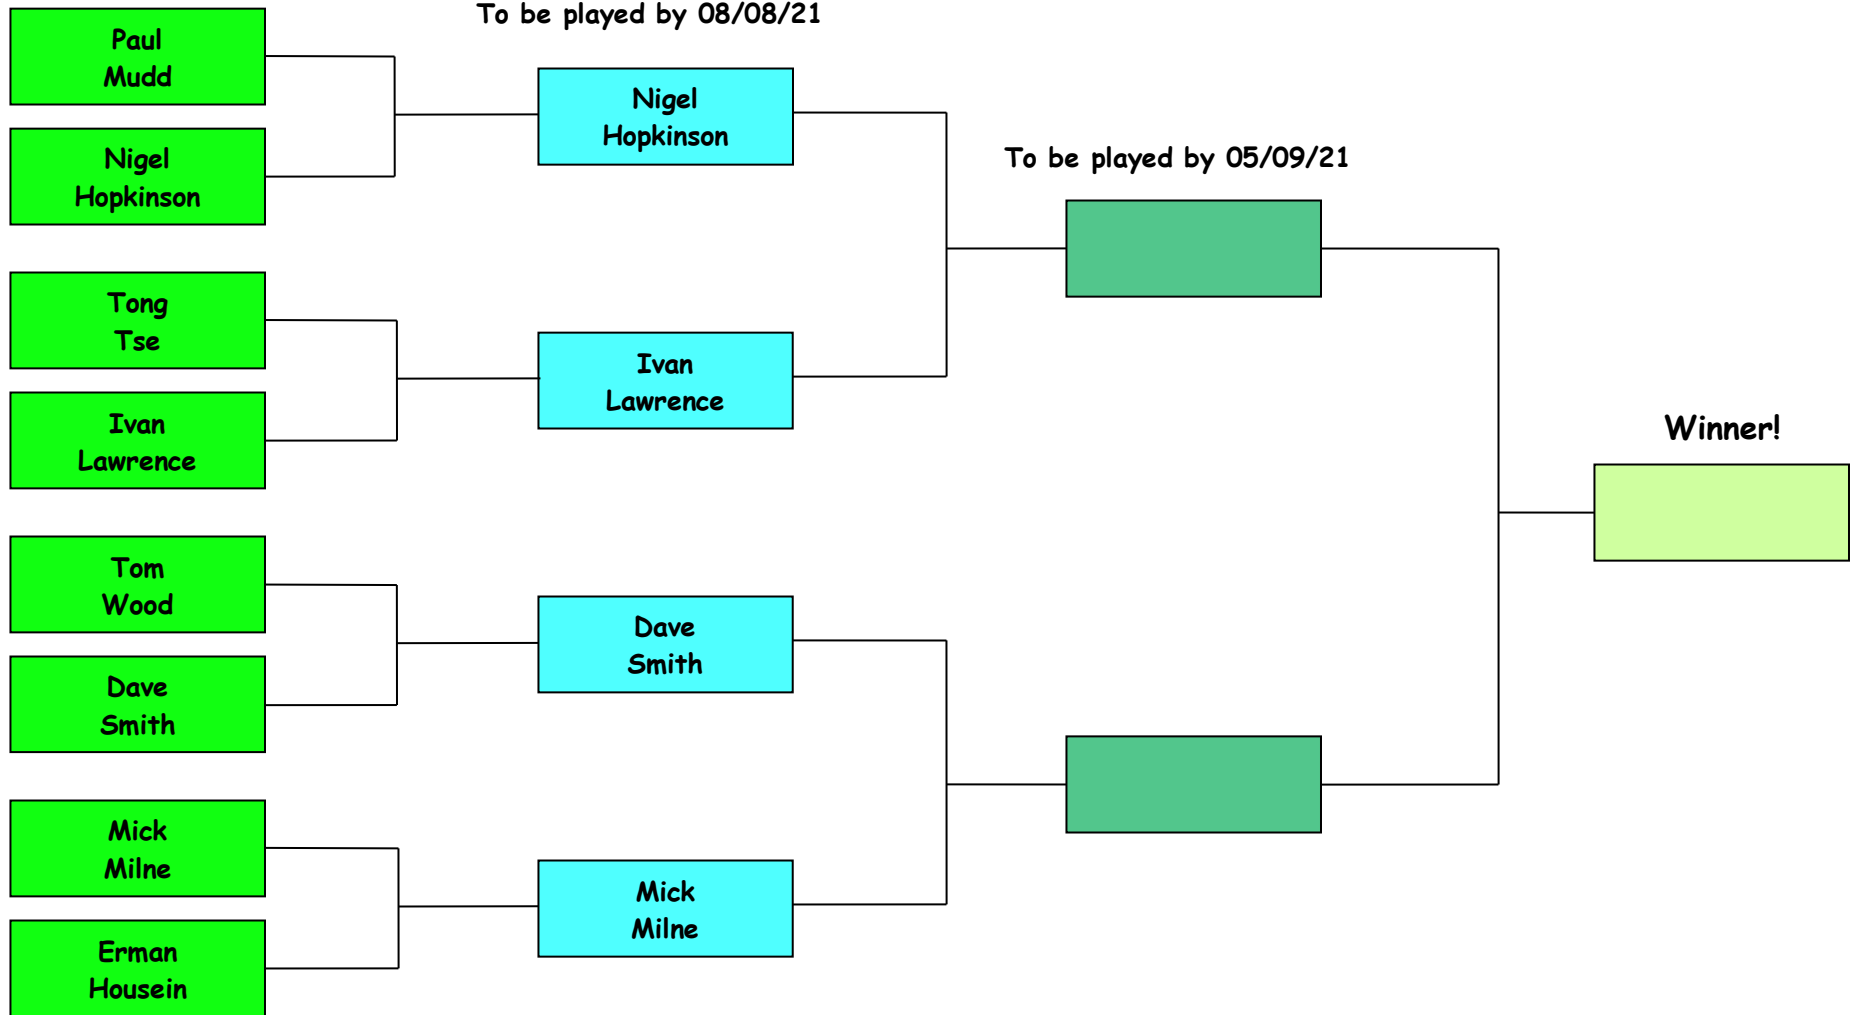

STEVE SEAFORD MEMORIAL TROPHY 2021

To be played by 11/07/21

Match Play Handicap Full Difference
18 Holes then FINAL 36 Holes